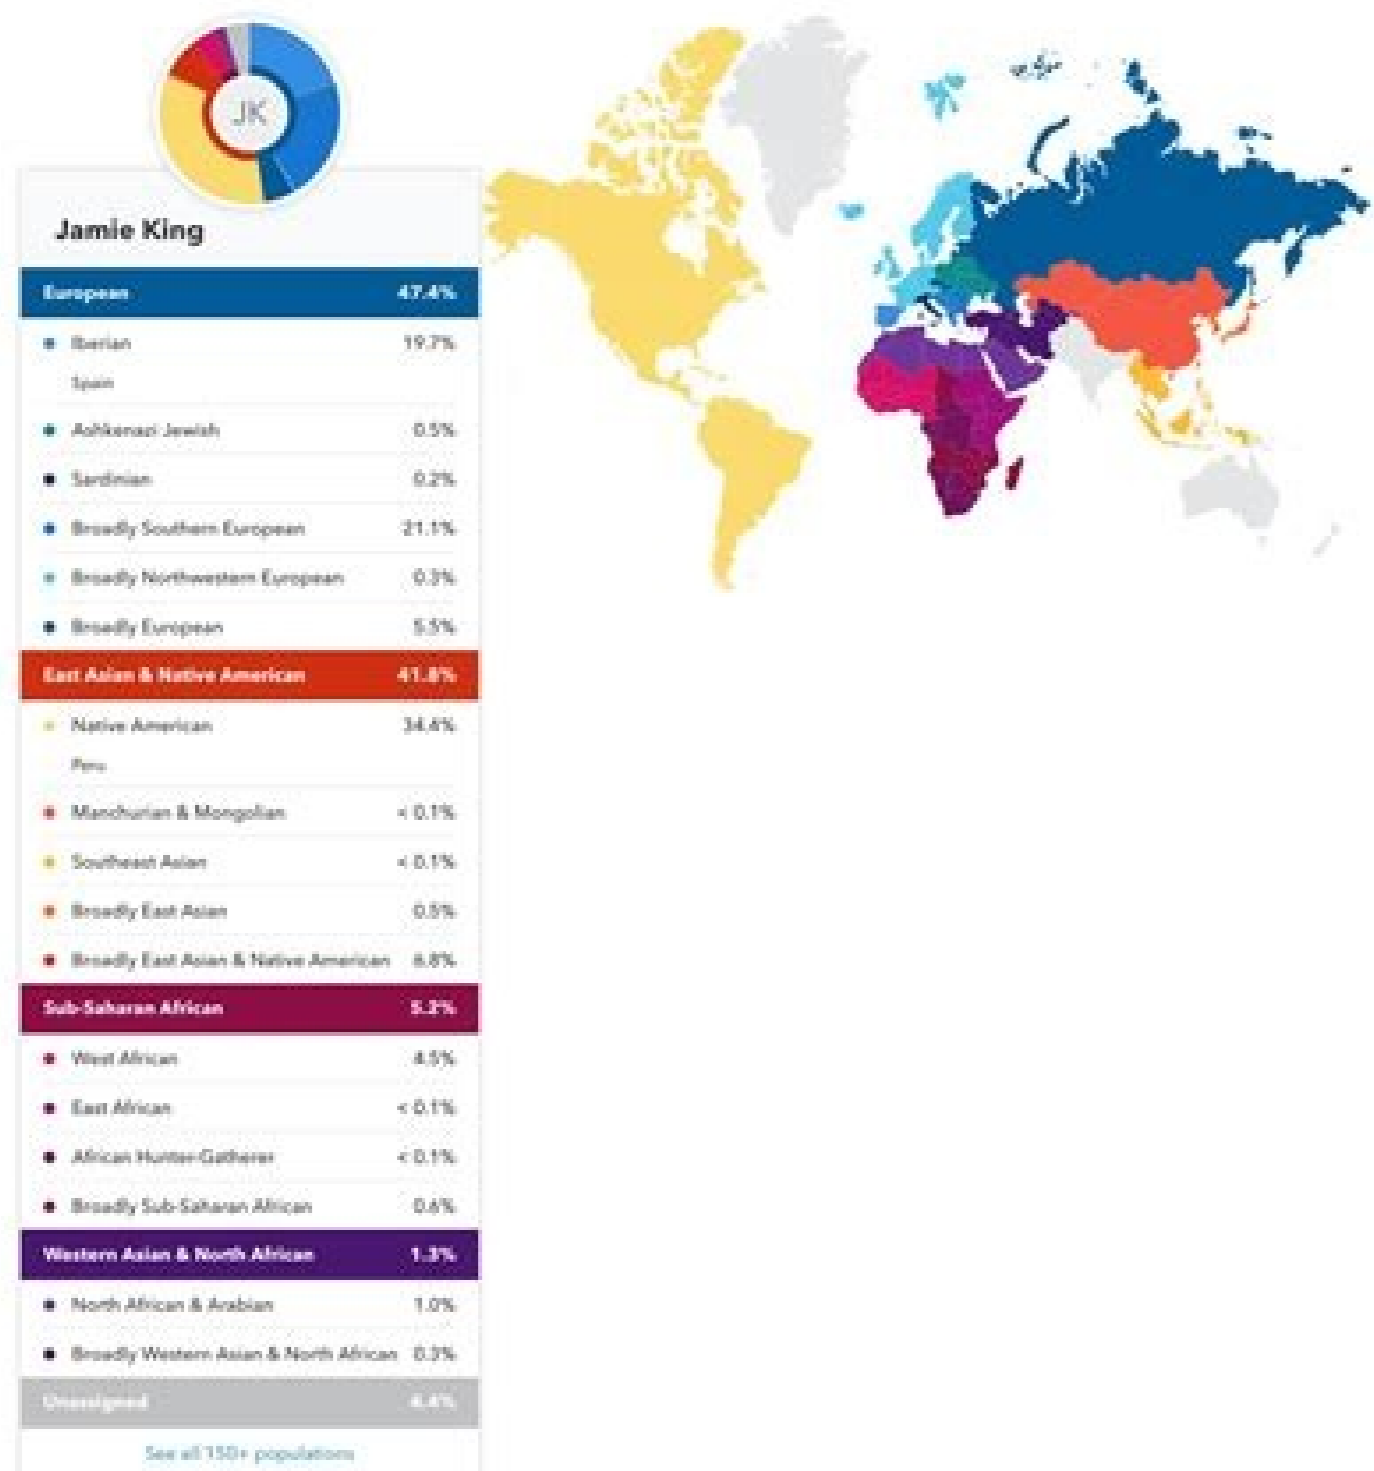

Ancestry Composition